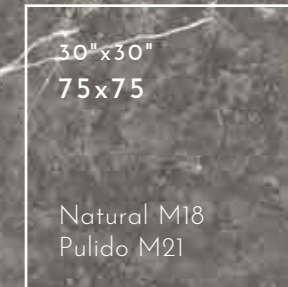

Formats

60x120 - 24"x48" Designs 06

60x60 - 24"x24" Designs 12

30x60 - 12"x24" Designs 24

30"x60"
60x120

Semipulido M32

24"x24"
60x60

Semipulido M25

12"x24"
30x60

Semipulido M24

Marble
ELITE

Natural Matt
Pulido Polished

Porcelánico masa coloreada / Coloured body porcelain tile
V3 Destonified / V.3 Destonificado
Rectified / Rectificado

Formats

90x180 - 36"x72"	Designs 05
90x90 - 36"x36"	Designs 10
9x90 - 3,6"x36"	
120x120 - 48"x48"	Designs 10
15x120 - 6"x48"	
75x75 - 30"x30"	Designs 10
60x120 - 24"x48"	Designs 20
60x60 - 24"x24"	Designs 30
30x60 - 12"x24"	Designs 30
9x30 - 3,6"x12"	Designs 30