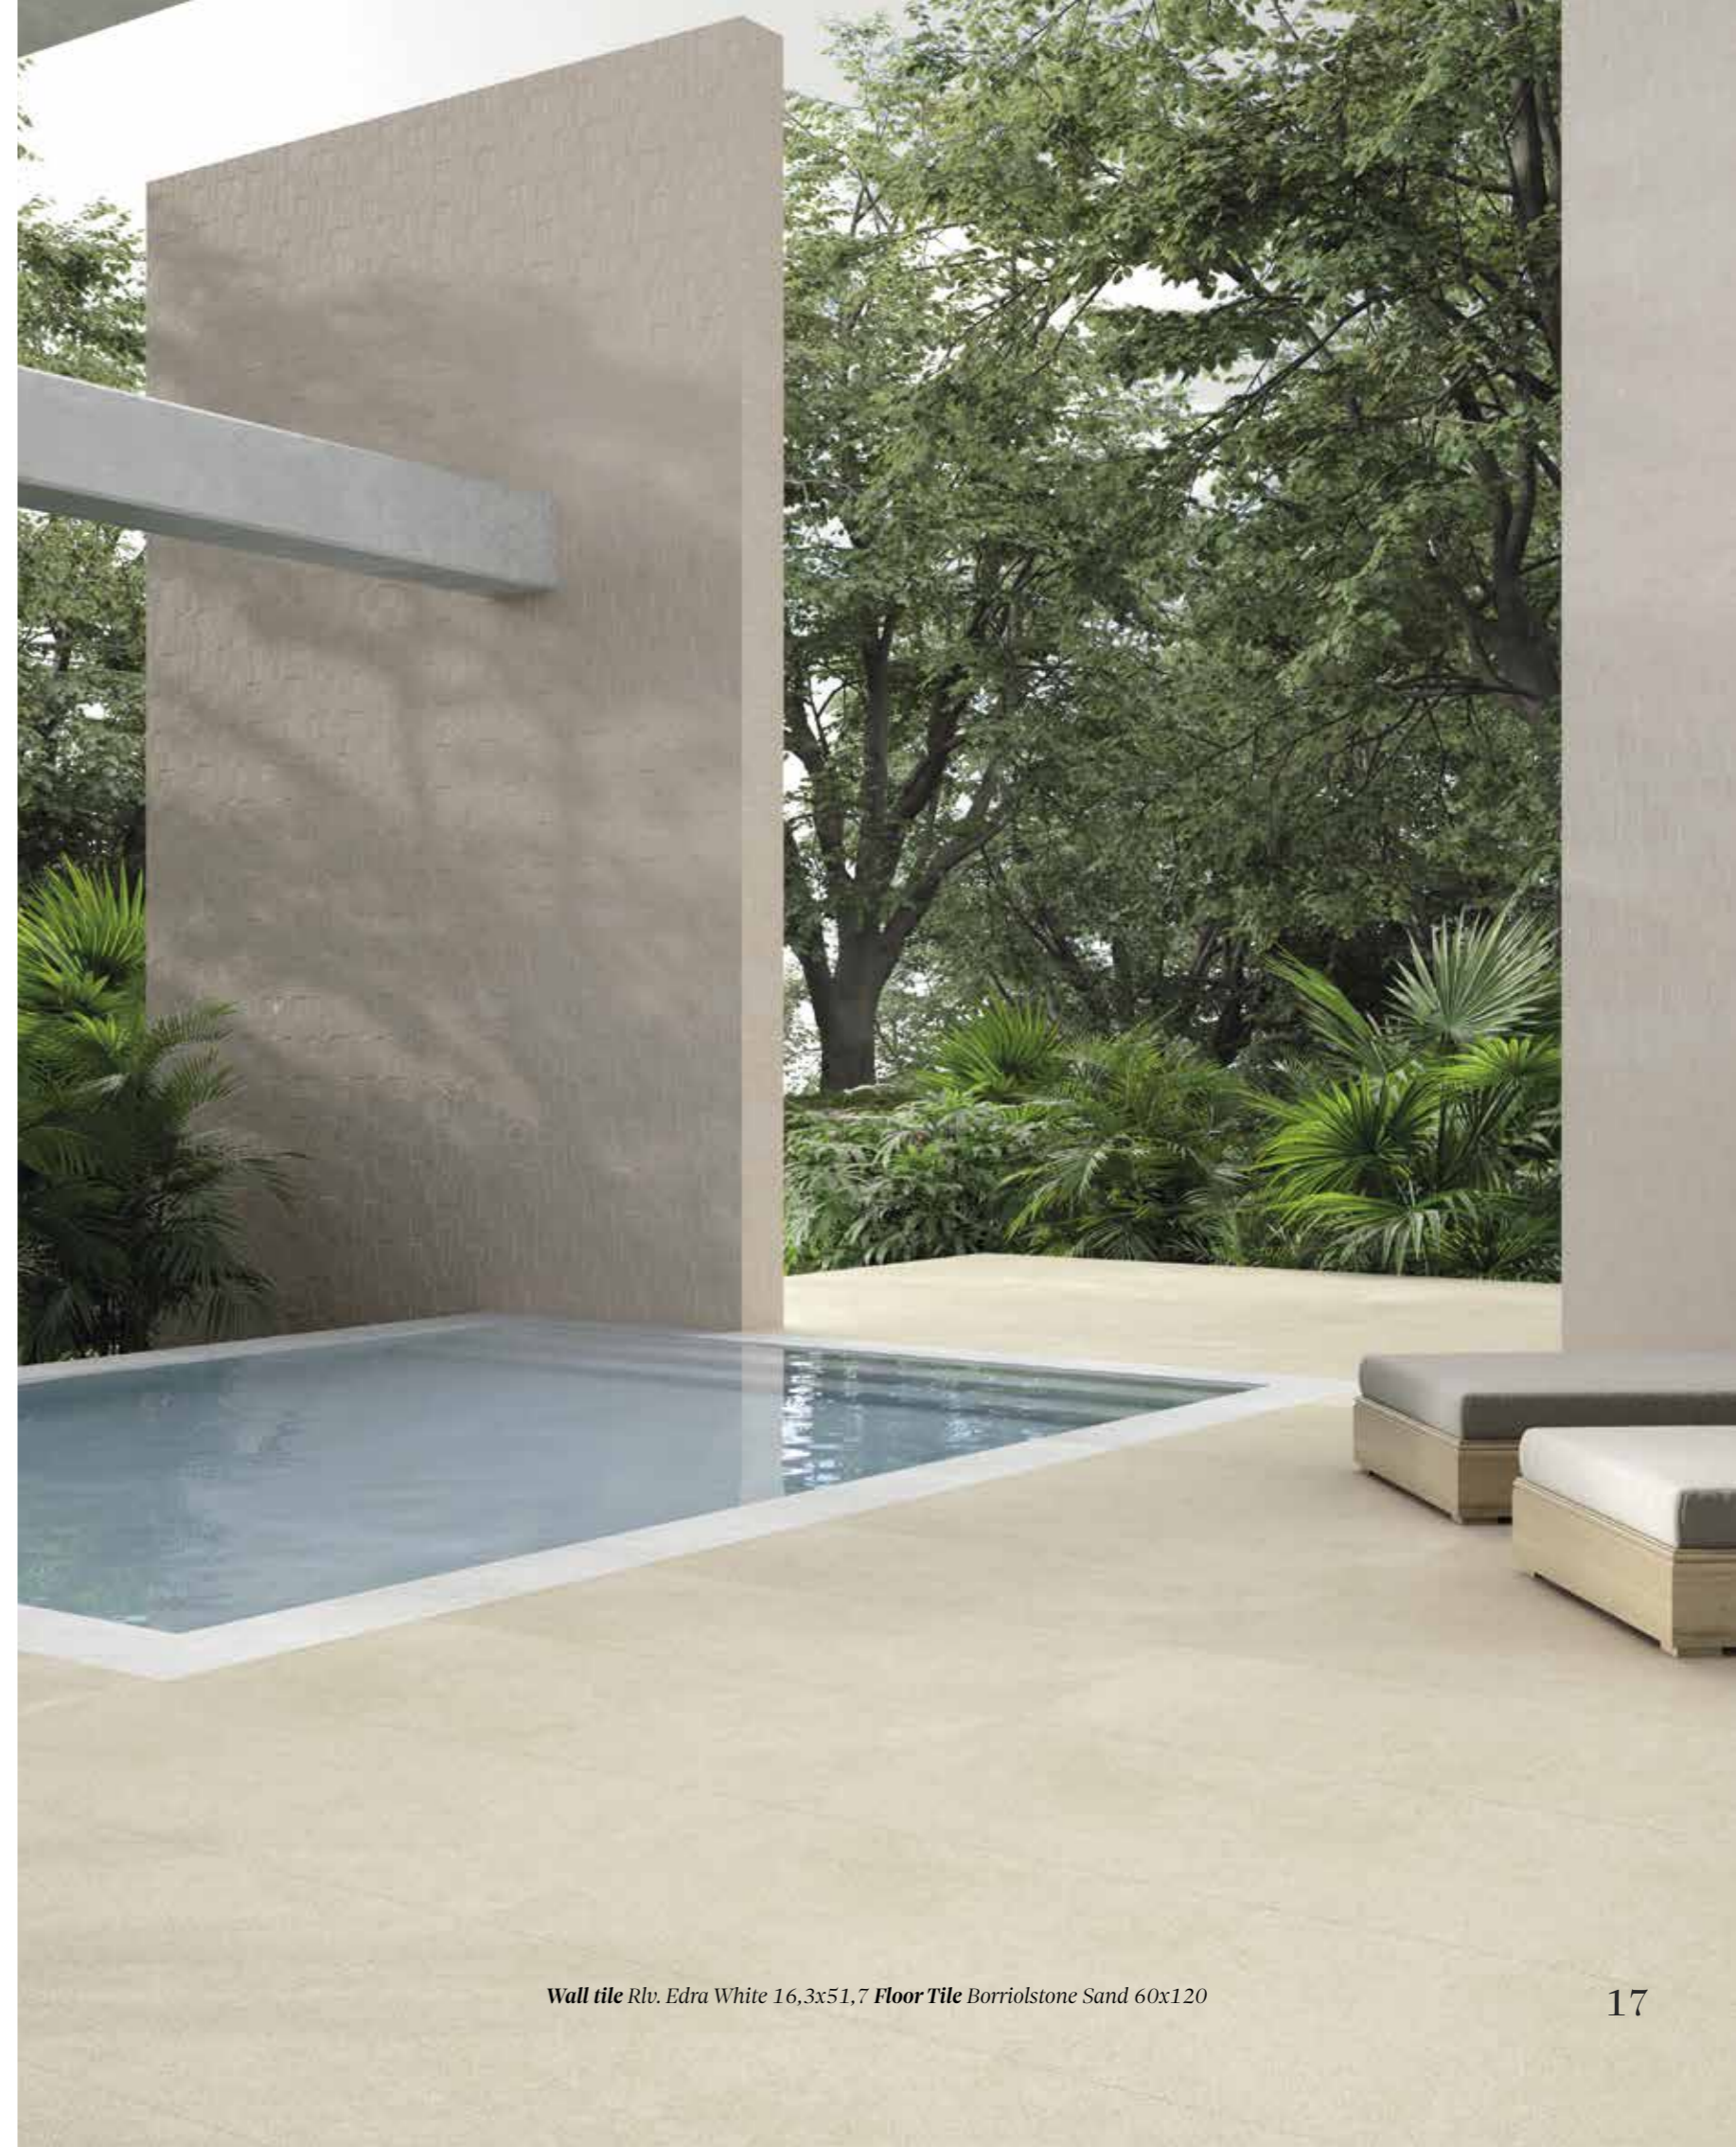

Formats

- 120x120 - 48"x48" / Designs 5
- 60x120 - 24"x48" / Designs 10

Colores disponibles Available colours

▲
Wall tile Borriolstone Sand detail

Wall tile Rlv. Edra White 16,3x51,7 Floor Tile Borriolstone Sand 60x120