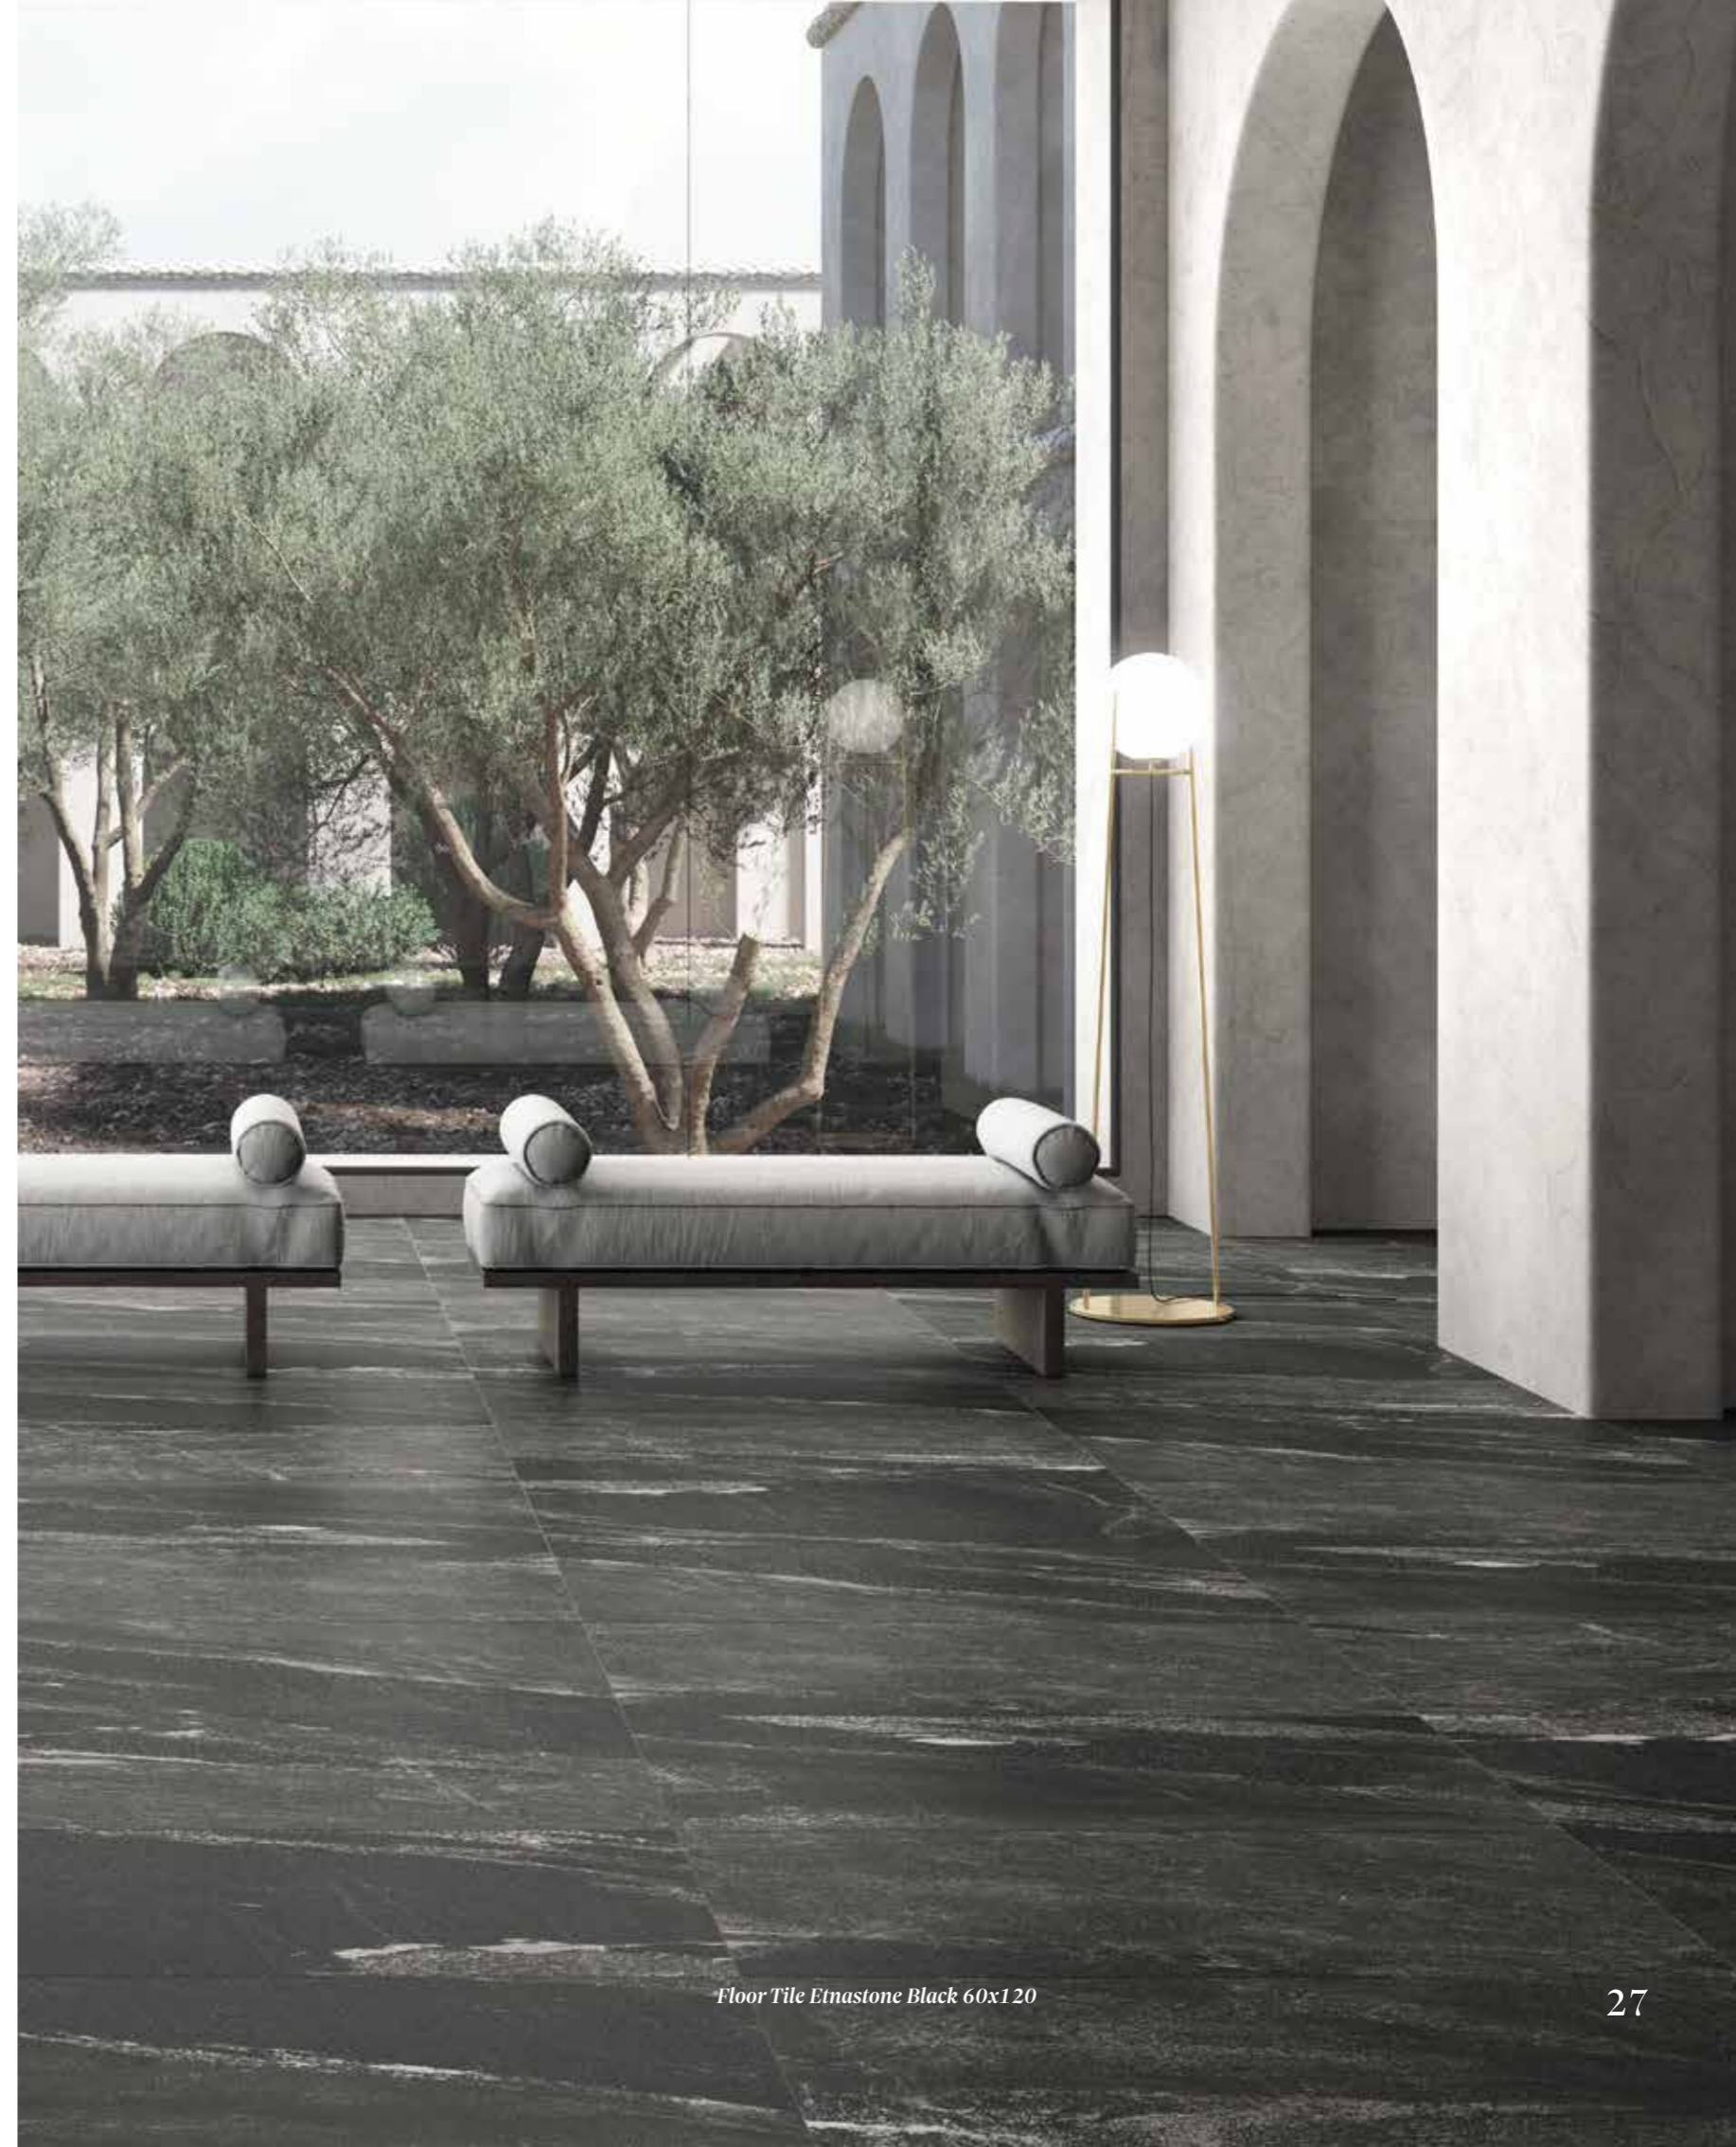

Colores disponibles Available colours

Etnastone Gray

Etnastone Graphite

Etnastone Black

▲
Wall tile Etnastone Graphite detail

Floor Tile Etnastone Black 60x120

FOCUS MARBLE

White
NCS S 1502-Y